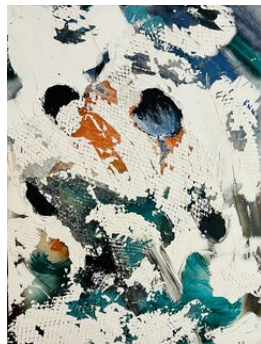

SAMUEL BARTLETT
Before, 2023
Mixed Media on Canvas
48 x 36 x 1 in (h x w x d)