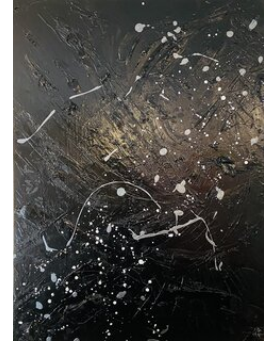

The Pearview Gallery

SAMUEL BARTLETT  
An Ocean Scene, 2022  
Mixed Media on Canvas  
40 x 30 x 1 in (h x w x d)

SAMUEL BARTLETT  
A Jungle Scene, 2022  
Mixed Media on Canvas  
30 x 40 x 1 in (h x w x d)