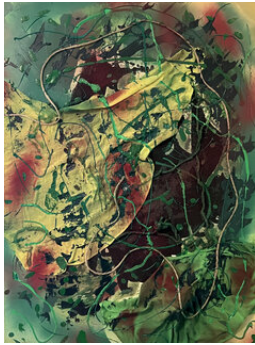

The Pearview Gallery

SAMUEL BARTLETT  
An Ocean Scene, 2022  
Mixed Media on Canvas  
40 x 30 x 1 in (h x w x d)

SAMUEL BARTLETT  
A Jungle Scene, 2022  
Mixed Media on Canvas  
30 x 40 x 1 in (h x w x d)

SAMUEL BARTLETT  
A Night Scene, 2022  
Mixed Media on Canvas  
48 x 36 x 1 in (h x w x d)

SAMUEL BARTLETT  
A Spring Scene, 2022  
Mixed Media on Canvas  
40 x 30 x 1 in (h x w x d)

SAMUEL BARTLETT  
A Summer Scene, 2022  
Mixed Media on Canvas  
36 x 48 x 1 in (h x w x d)